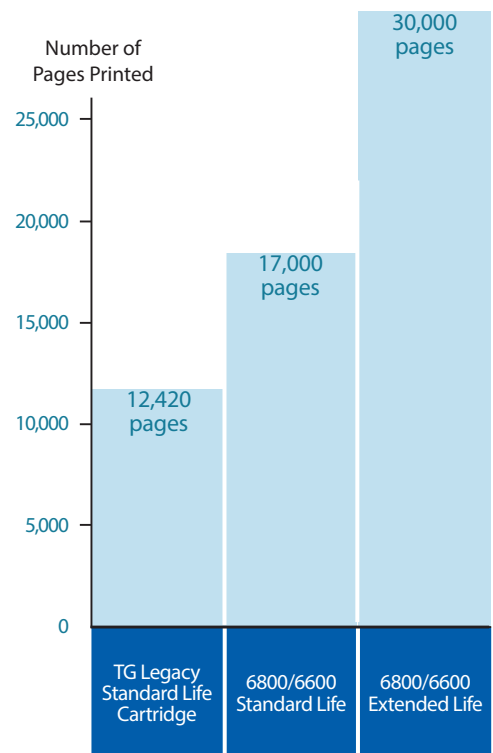

Page Yield Per Cartridge*

* Cost Per Page Comparison and Page Yield Per Cartridge based on ISO LSA Page, 8.5" x 11" letter-size, approximately 5% page coverage.