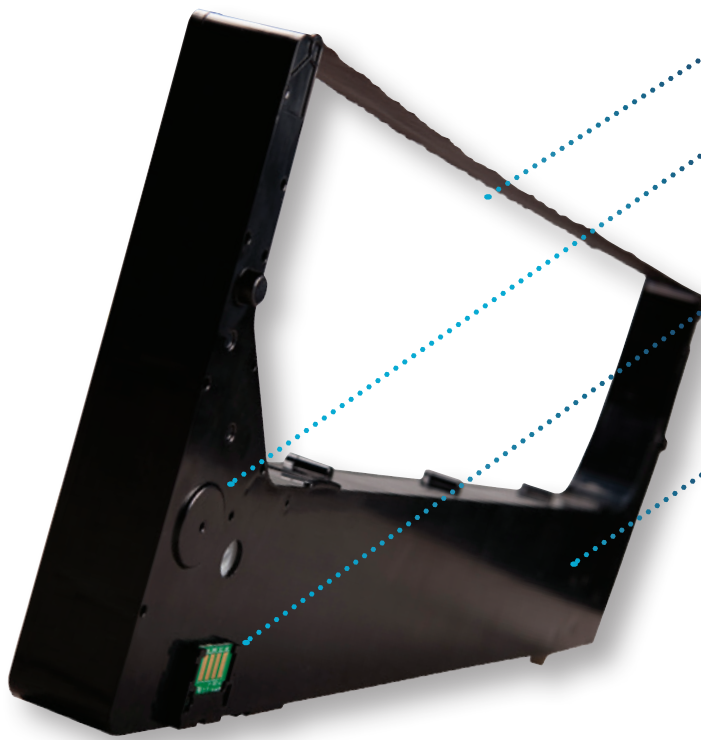

TallyGenicom 6800/6600 Consumables

The TallyGenicom Cartridge Series of Line Matrix Printers provides a flexible design, adaptable functionality and manageable savings including the lowest cost for consumables and total cost of ownership.

- **LONGER LASTING INK** = Fewer ribbon changes yield more productivity and contribute to a lower cost of ownership.
- **LEADING EDGE RIBBON TECHNOLOGY** = Less IT interventions and less downtime, delivered by a patented feature only available with genuine TallyGenicom consumables.
- **EMBEDDED MICROCHIP** = Gives you precise, integrated control over ribbon life, print quality and most importantly, operating costs. Prevents interruptions during longer print runs.
- **COMPACT CARTRIDGE DESIGN** = A more efficient use of materials contributes to less shipping, packaging and storage costs.
- **BACKWARDS COMPATIBILITY** = Ribbon cartridges for the 6800 are backwards compatible with 6600 printers for reduced inventory management cost and simplified ordering.
- **ENVIRONMENTAL ADVANTAGE** = Line matrix consumables are inherently greener than serial or laser printer consumables, with a significantly better environmental coefficient achieved by using less cartridges and less shipping materials.

**UP TO 30% IMPROVEMENT
IN CONSUMABLE COST PER PAGE** The redesigned ribbon cartridge does more with less, yielding a longer print life than the previous generation. Plus, a reduction in packaging produces a 20% reduction in shipping weight, resulting in lower costs and less landfill. And compared to laser technology, line matrix offers far better environmental advantages.