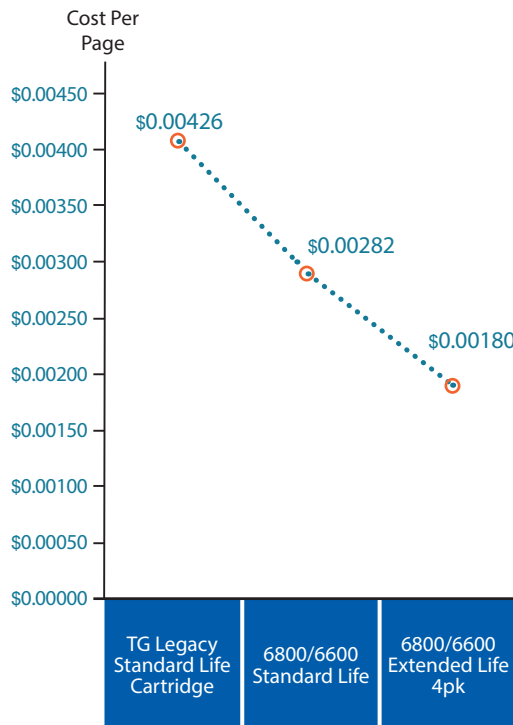

STANDARD LIFE CARTRIDGE = Lowest cost per purchase for customers with a restrictive budget. Available in a single pack. This ribbon cartridge fits all 6800/6600 printer models.

EXTENDED LIFE CARTRIDGE = For customers seeking a lower operating cost per page. Available in a four pack for greatest cost savings. This ribbon cartridge fits all 6800/6600 models, except the 500 line per minute models.

Cost Per Page Comparison*