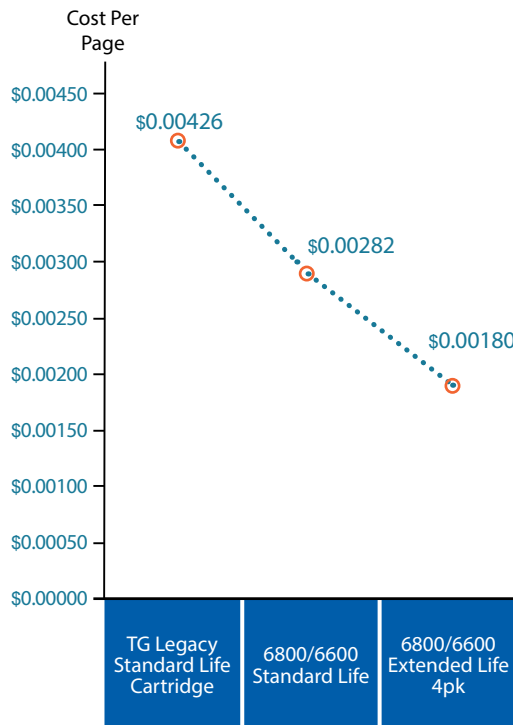

STANDARD LIFE CARTRIDGE = Lower cost per purchase for customers with lower print volume requirements. Available in a single pack. This ribbon cartridge fits all 6800/6600 printer models.

EXTENDED LIFE CARTRIDGE = For customers seeking a lower operating cost per page. Available in a four pack for greatest cost savings. This ribbon cartridge fits all 6800/6600 models, except the 500 line per minute models.

Cost Per Page Comparison*