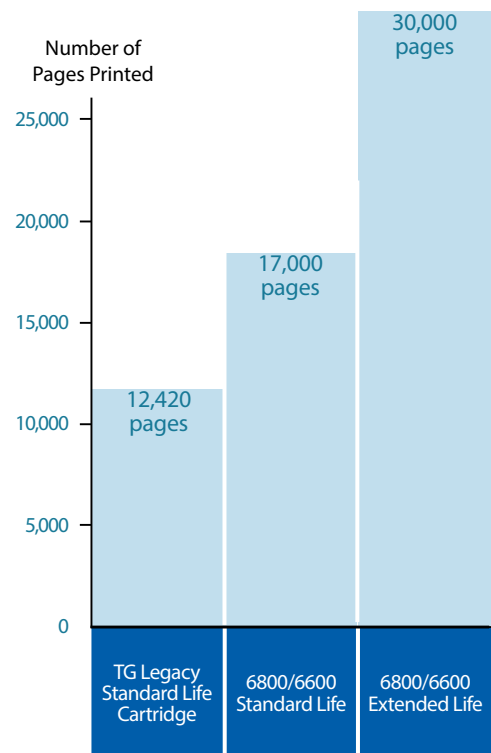

Page Yield Per Cartridge*

* Cost Per Page Comparison and Page Yield Per Cartridge based on ISO LSA Page, 8.5" x 11" letter-size, approximately 5% page coverage.