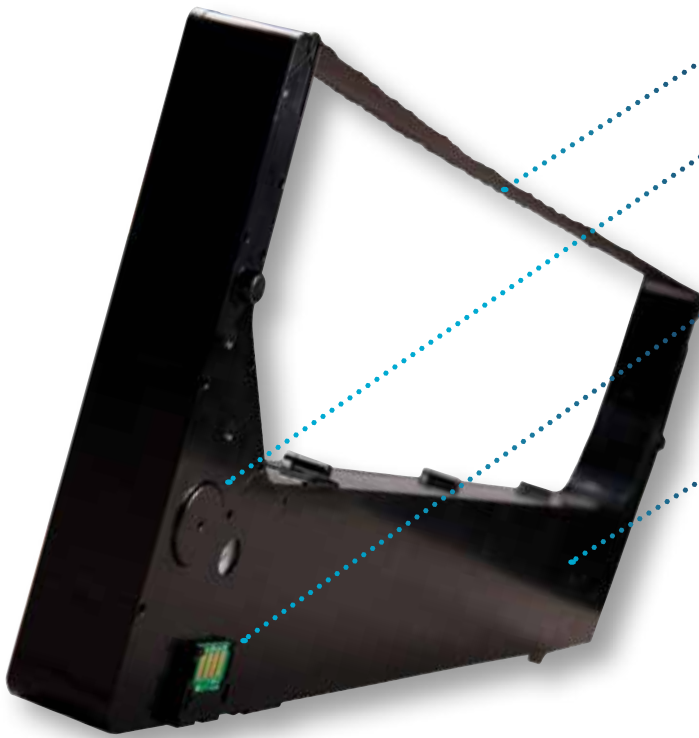

TallyGenicom 6800/6600 Consumables

The TallyGenicom Cartridge Series of Line Matrix Printers provides a flexible design, adaptable functionality and manageable savings including the lowest cost for consumables and total cost of ownership.

- **LONGER LASTING INK** = Fewer ribbon changes yield more productivity and contribute to a lower cost of ownership.
- **LEADING EDGE RIBBON TECHNOLOGY** = Less IT interventions and less downtime, delivered by a patented feature only available with genuine TallyGenicom consumables.
- **EMBEDDED MICROCHIP** = Gives you precise, integrated control over ribbon life, print quality and most importantly, operating costs. Prevents interruptions during longer print runs.
- **CARTRIDGE RIBBON DESIGN** = With the self contained cartridge ribbon, changing ribbons is easier, cleaner and faster when compared to spool ribbons and laser toner cartridges.
- **BACKWARDS COMPATIBILITY** = Ribbon cartridges for the 6800 are backwards compatible with 6600 printers for reduced inventory management cost and simplified ordering.
- **ENVIRONMENTAL ADVANTAGE** = TallyGenicom cartridge ribbons are far more sustainable than laser toner cartridges as they contribute substantially less consumables waste, and allow for printing on paper containing a higher % of recycled content.

UP TO 30% IMPROVEMENT IN CONSUMABLE COST PER PAGE

In comparison to the previous generation line matrix spool ribbon, cartridge ribbons are designed to perform far better for less cost, requiring less user intervention, and generating the least possible amount of consumables waste - yielding unmatched sustainability and an ultra low total cost of ownership.