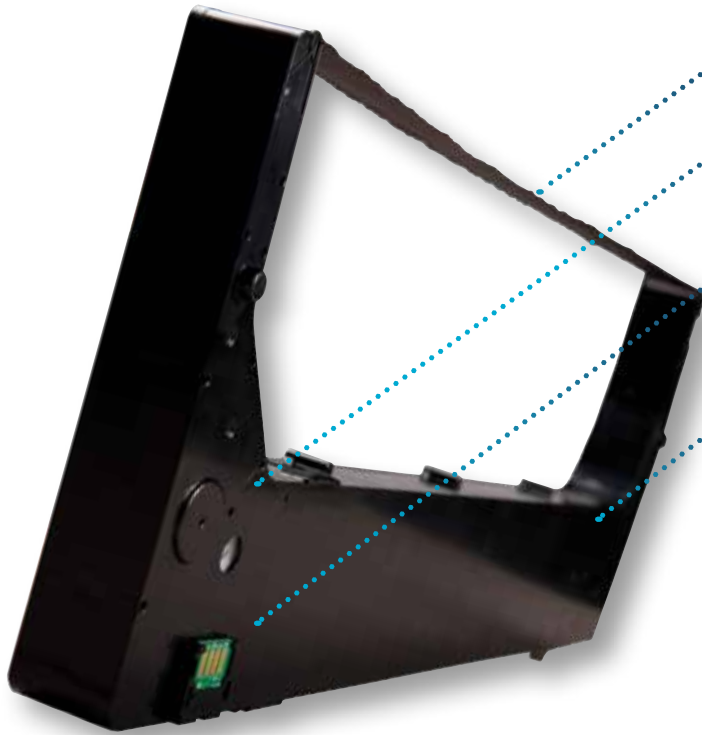

TallyGenicom 6800/6600 Consumables

The TallyGenicom Cartridge Series of Line Matrix Printers provides a flexible design, adaptable functionality and manageable savings including the lowest cost for consumables and total cost of ownership.

- **LONGER LASTING INK** = Fewer ribbon changes yield more productivity and contribute to a lower cost of ownership.
- **LEADING EDGE RIBBON TECHNOLOGY** = Less IT interventions and less downtime, delivered by a patented feature only available with genuine TallyGenicom consumables.
- **EMBEDDED MICROCHIP** = Gives you precise, integrated control over ribbon life, print quality and most importantly, operating costs. Prevents interruptions during longer print runs.
- **CARTRIDGE RIBBON DESIGN** = With the self contained cartridge ribbon, changing ribbons is easier, cleaner and faster when compared to spool ribbons and laser toner cartridges.
- **BACKWARDS COMPATIBILITY** = Ribbon cartridges for the 6800 are backwards compatible with 6600 printers for reduced inventory management cost and simplified ordering.
- **ENVIRONMENTAL ADVANTAGE** = TallyGenicom cartridge ribbons are far more sustainable than laser toner cartridges as they contribute substantially less consumables waste, and allow for printing on paper containing a higher % of recycled content.

UP TO 30% IMPROVEMENT IN CONSUMABLE COST PER PAGE

In comparison to the previous generation line matrix spool ribbon, cartridge ribbons are designed to perform far better for less cost, requiring less user intervention, and generating the least possible amount of consumables waste - yielding unmatched sustainability and an ultra low total cost of ownership.