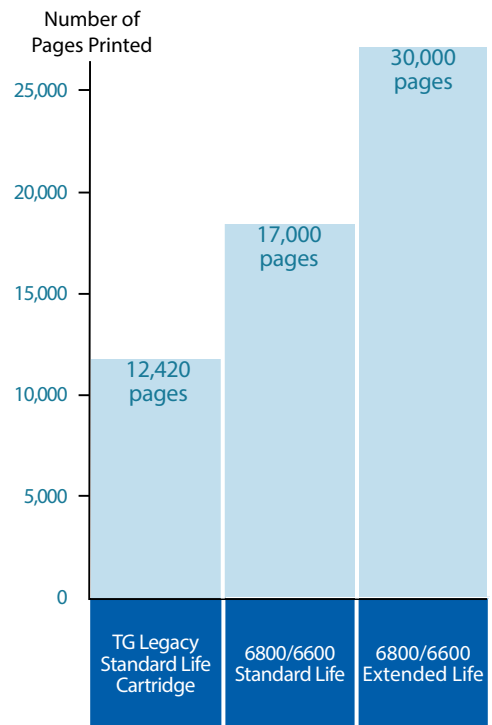

Page Yield Per Cartridge*

* Cost Per Page Comparison and Page Yield Per Cartridge based on ISO LSA Page, 8.5" x 11" letter-size, approximately 5% page coverage.