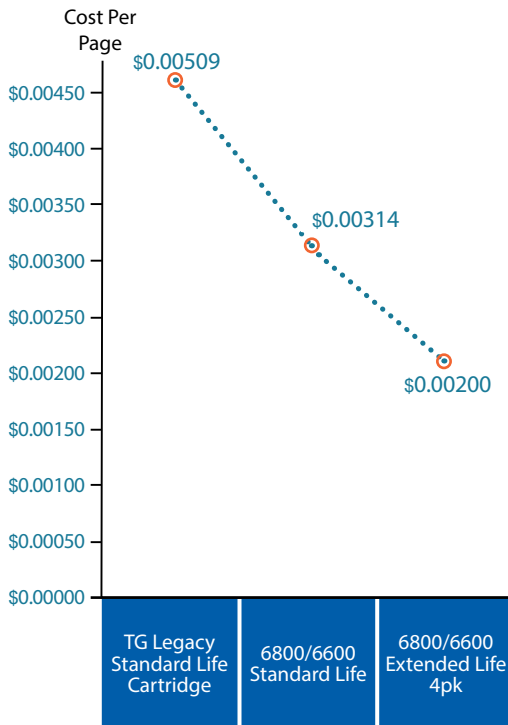

STANDARD LIFE CARTRIDGE = Lower cost per purchase for customers with lower print volume requirements. Available in a single pack. This ribbon cartridge fits all 6800/6600 printer models.

EXTENDED LIFE CARTRIDGE = For customers seeking a lower operating cost per page. Available in a four pack for greatest cost savings. This ribbon cartridge fits all 6800/6600 models, except the 500 line per minute models.

Cost Per Page Comparison*