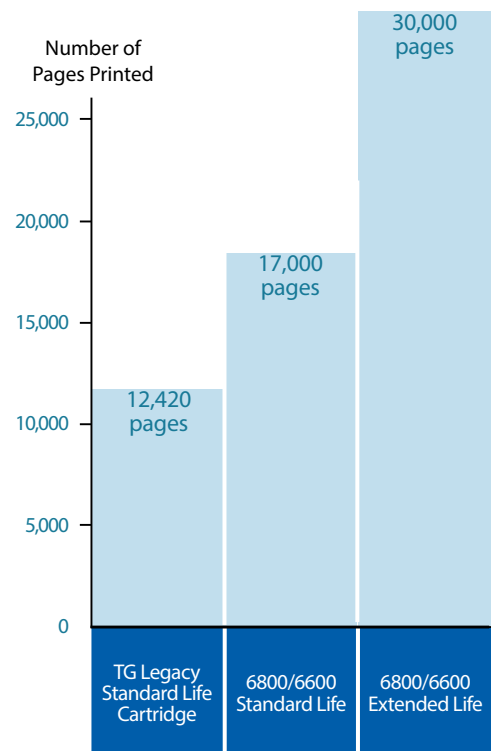

Page Yield Per Cartridge*

* Cost Per Page Comparison and Page Yield Per Cartridge based on ISO LSA Page, 8.5" x 11" letter-size, approximately 5% page coverage.