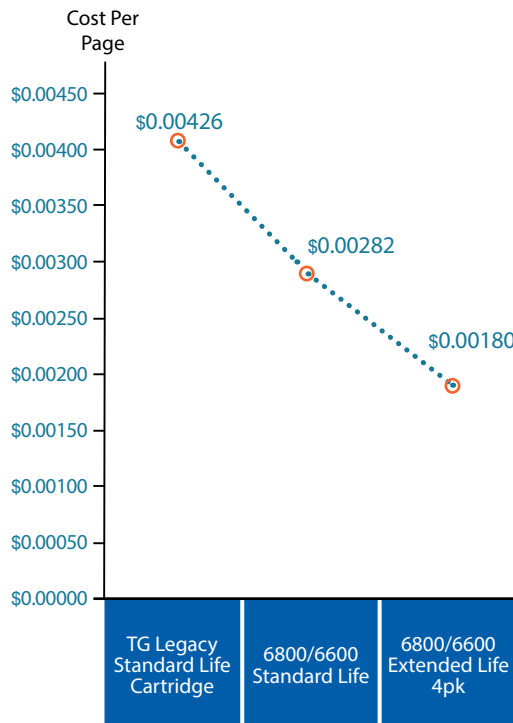

STANDARD LIFE CARTRIDGE = Lower cost per purchase for customers with lower print volume requirements. Available in a single pack. This ribbon cartridge fits all 6800/6600 printer models.

EXTENDED LIFE CARTRIDGE = For customers seeking a lower operating cost per page. Available in a four pack for greatest cost savings. This ribbon cartridge fits all 6800/6600 models, except the 500 line per minute models.

Cost Per Page Comparison*