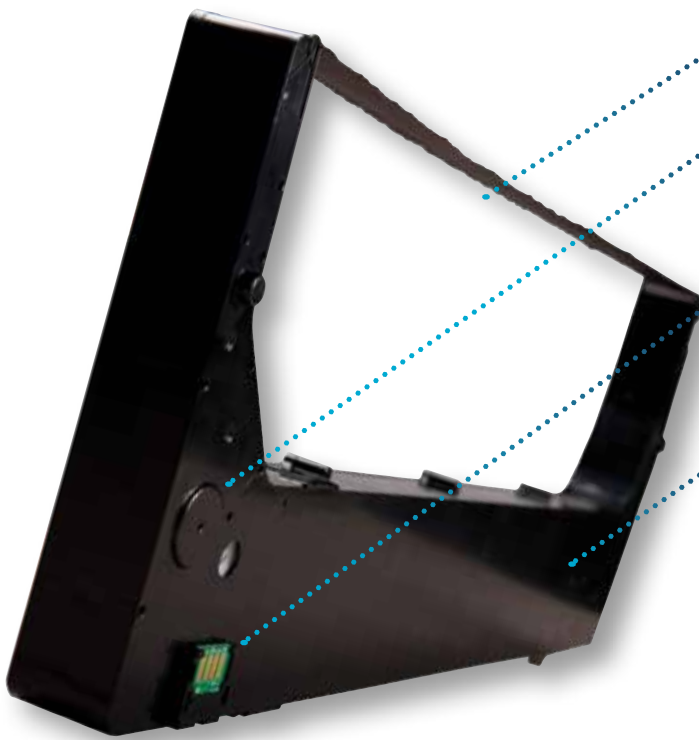

TallyGenicom 6800/6600 Consumables

The TallyGenicom Cartridge Series of Line Matrix Printers provides a flexible design, adaptable functionality and manageable savings including the lowest cost for consumables and total cost of ownership.

- **LONGER LASTING INK** = Fewer ribbon changes yield more productivity and contribute to a lower cost of ownership.
- **LEADING EDGE RIBBON TECHNOLOGY** = Less IT interventions and less downtime, delivered by a patented feature only available with genuine TallyGenicom consumables.
- **EMBEDDED MICROCHIP** = Gives you precise, integrated control over ribbon life, print quality and most importantly, operating costs. Prevents interruptions during longer print runs.
- **CARTRIDGE RIBBON DESIGN** = With the self contained cartridge ribbon, changing ribbons is easier, cleaner and faster when compared to spool ribbons and laser toner cartridges.
- **BACKWARDS COMPATIBILITY** = Ribbon cartridges for the 6800 are backwards compatible with 6600 printers for reduced inventory management cost and simplified ordering.
- **ENVIRONMENTAL ADVANTAGE** = TallyGenicom cartridge ribbons are far more sustainable than laser toner cartridges as they contribute substantially less consumables waste, and allow for printing on paper containing a higher % of recycled content.

UP TO 30% IMPROVEMENT IN CONSUMABLE COST PER PAGE

In comparison to the previous generation line matrix spool ribbon, cartridge ribbons are designed to perform far better for less cost, requiring less user intervention, and generating the least possible amount of consumables waste - yielding unmatched sustainability and an ultra low total cost of ownership.