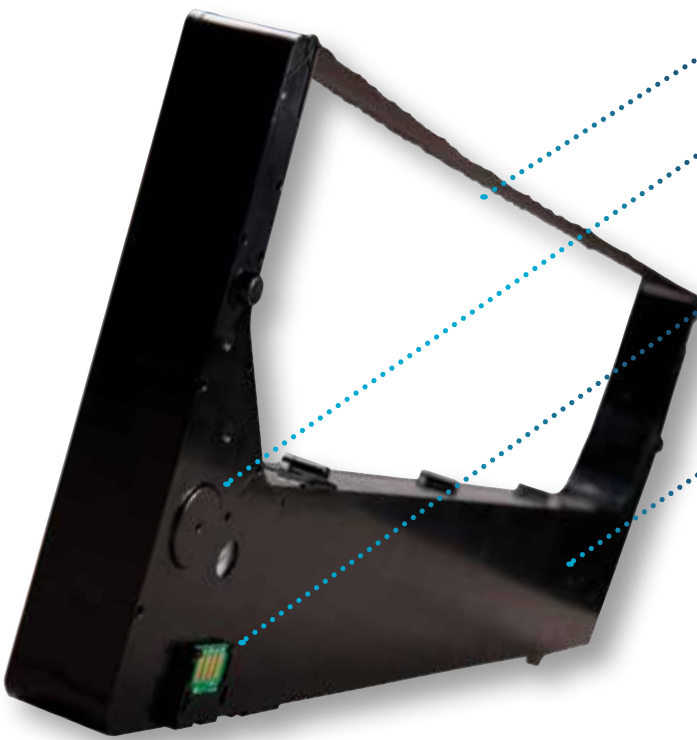

TallyGenicom 6800/6600 Consumables

The TallyGenicom Cartridge Series of Line Matrix Printers provides a flexible design, adaptable functionality and manageable savings including the lowest cost for consumables and total cost of ownership.

- **LONGER LASTING INK** = Fewer ribbon changes yield more productivity and contribute to a lower cost of ownership.
- **LEADING EDGE RIBBON TECHNOLOGY** = Less IT interventions and less downtime, delivered by a patented feature only available with genuine TallyGenicom consumables.
- **EMBEDDED MICROCHIP** = Gives you precise, integrated control over ribbon life, print quality and most importantly, operating costs. Prevents interruptions during longer print runs.
- **CARTRIDGE RIBBON DESIGN** = With the self contained cartridge ribbon, changing ribbons is easier, cleaner and faster when compared to spool ribbons and laser toner cartridges.
- **BACKWARDS COMPATIBILITY** = Ribbon cartridges for the 6800 are backwards compatible with 6600 printers for reduced inventory management cost and simplified ordering.
- **ENVIRONMENTAL ADVANTAGE** = TallyGenicom's cartridge ribbons are far more sustainable than laser toner cartridges as they contribute substantially less consumables waste, and allow for printing on paper containing a higher % of recycled content.

UP TO 30% IMPROVEMENT IN CONSUMABLE COST PER PAGE

In comparison to the previous generation line matrix spool ribbon, cartridge ribbons are designed to perform far better for less cost, requiring less user intervention, and generating the least possible amount of consumables waste - yielding unmatched sustainability and an ultra low total cost of ownership.