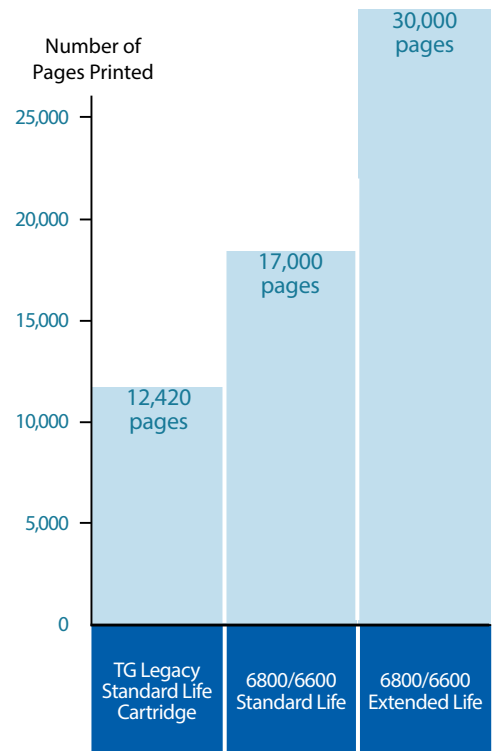

Page Yield Per Cartridge*

* Cost Per Page Comparison and Page Yield Per Cartridge based on ISO LSA Page, 8.5" x 11" letter-size, approximately 5% page coverage.