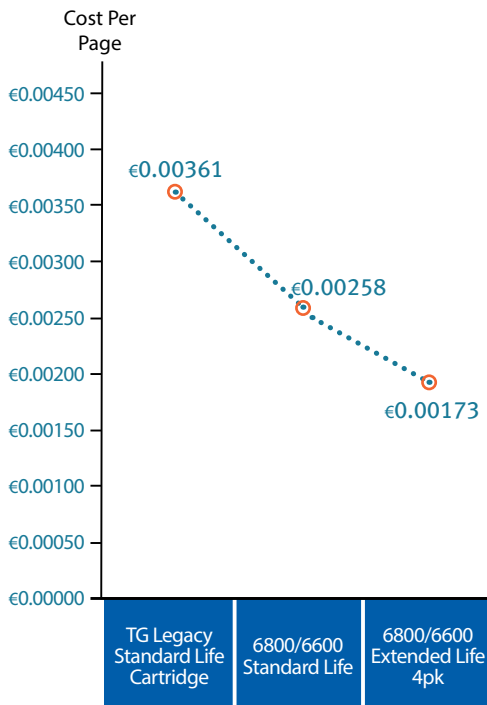

STANDARD LIFE CARTRIDGE = Lower cost per purchase for customers with lower print volume requirements. Available in a single pack. This ribbon cartridge fits all 6800/6600 printer models.

EXTENDED LIFE CARTRIDGE = For customers seeking a lower operating cost per page. Available in a four pack for greatest cost savings. This ribbon cartridge fits all 6800/6600 models, except the 500 line per minute models.

Cost Per Page Comparison*