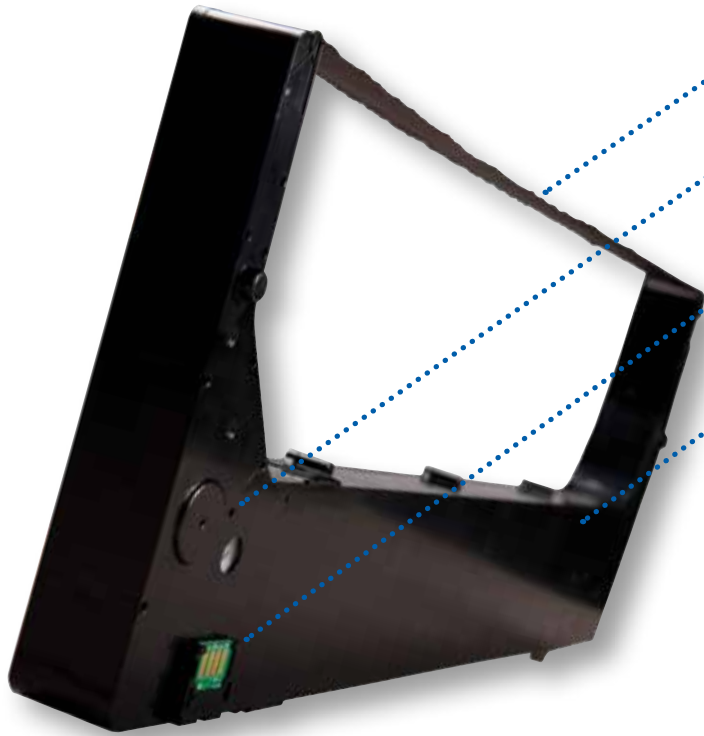

TallyGenicom 6800/6600 Consumables

The TallyGenicom Cartridge Series of Line Matrix Printers provides a flexible design, adaptable functionality and manageable savings including the lowest cost for consumables and total cost of ownership.

- + **LONGER LASTING INK** = Fewer ribbon changes yield more productivity and contribute to a lower cost of ownership.
- + **LEADING EDGE RIBBON TECHNOLOGY** = Less IT interventions and less downtime, delivered by a patented feature only available with genuine TallyGenicom consumables.
- + **EMBEDDED MICROCHIP** = Gives you precise, integrated control over ribbon life, print quality and most importantly, operating costs. Prevents interruptions during longer print runs.
- + **CARTRIDGE RIBBON DESIGN** = With the self contained cartridge ribbon, changing ribbons is easier, cleaner and faster when compared to spool ribbons and laser toner cartridges.
- + **BACKWARDS COMPATIBILITY** = Ribbon cartridges for the 6800 are backwards compatible with 6600 printers for reduced inventory management cost and simplified ordering.
- + **ENVIRONMENTAL ADVANTAGE** = TallyGenicom cartridge ribbons are far more sustainable than laser toner cartridges as they contribute substantially less consumables waste, and allow for printing on paper containing a higher % of recycled content.

UP TO 30% IMPROVEMENT IN CONSUMABLE COST PER PAGE

In comparison to the previous generation line matrix spool ribbon, cartridge ribbons are designed to perform far better for less cost, requiring less user intervention, and generating the least possible amount of consumables waste - yielding unmatched sustainability and an ultra low total cost of ownership.