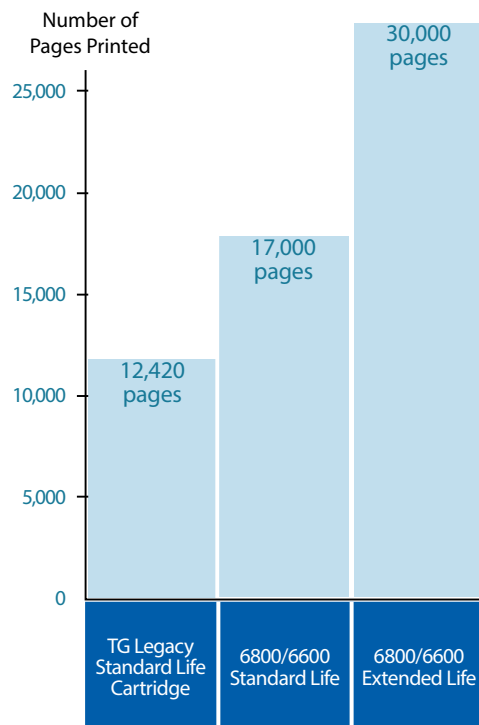

Page Yield Per Cartridge*

* Cost Per Page Comparison and Page Yield Per Cartridge based on ISO LSA Page, 8.5" x 11" letter-size, approximately 5% page coverage.