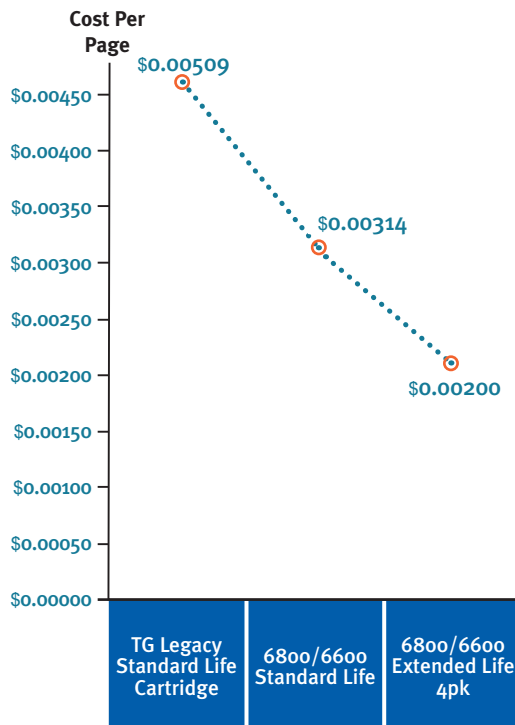

STANDARD LIFE CARTRIDGE = Lower cost per purchase for customers with lower print volume requirements. Available in four-packs. This ribbon cartridge fits all 6800/6600 printer models.

EXTENDED LIFE CARTRIDGE = For customers seeking a lower operating cost per page. Available in a four-pack for greatest cost savings. This ribbon cartridge fits all 6800/6600 models, except the 500 line per minute models.

Cost Per Page Comparison*