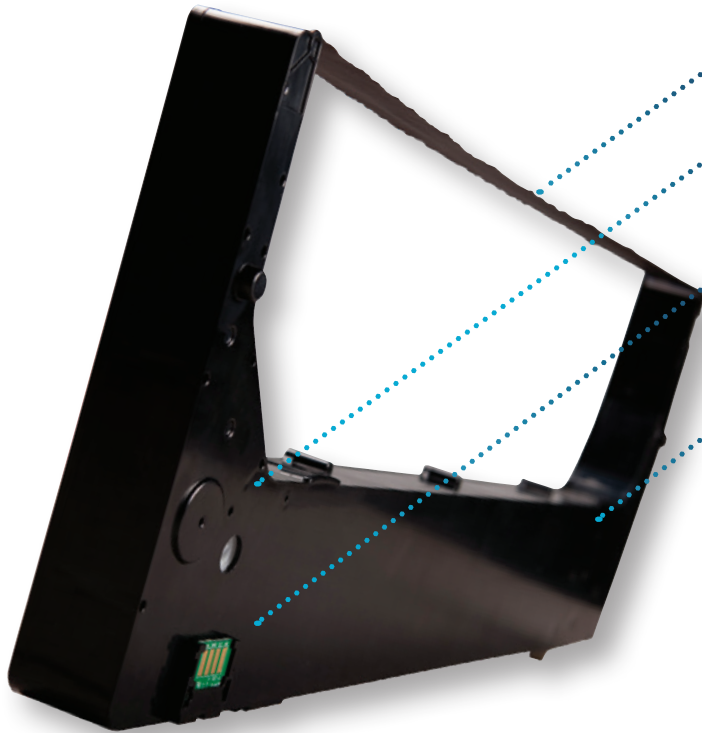

TallyGenicom 6800/6600 Consumables

The TallyGenicom Cartridge Series of Line Matrix Printers provides a flexible design, adaptable functionality and manageable savings including the lowest cost for consumables and total cost of ownership.

- **LONGER LASTING INK** = Fewer ribbon changes yield more productivity and contribute to a lower cost of ownership.
- **LEADING EDGE RIBBON TECHNOLOGY** = Less IT interventions and less downtime, delivered by a patented feature only available with genuine TallyGenicom consumables.
- **EMBEDDED MICROCHIP** = Gives you precise, integrated control over ribbon life, print quality and most importantly, operating costs. Prevents interruptions during longer print runs.
- **CARTRIDGE RIBBON DESIGN** = With the self contained cartridge ribbon, changing ribbons is easier, cleaner and faster when compared to spool ribbons and laser toner cartridges.
- **BACKWARDS COMPATIBILITY** = Ribbon cartridges for the 6800 are backwards compatible with 6600 printers for reduced inventory management cost and simplified ordering.
- **ENVIRONMENTAL ADVANTAGE** = TallyGenicom cartridge ribbons are far more sustainable than laser toner cartridges as they contribute substantially less consumables waste, and allow for printing on paper containing a higher % of recycled content.

UP TO 30% IMPROVEMENT IN CONSUMABLE COST PER PAGE

In comparison to the previous generation line matrix cartridge ribbon, TG6800 cartridge ribbons are designed to perform far better for less cost, requiring less user intervention, and generating the least possible amount of consumables waste—yielding unmatched sustainability and an ultra low total cost of ownership.