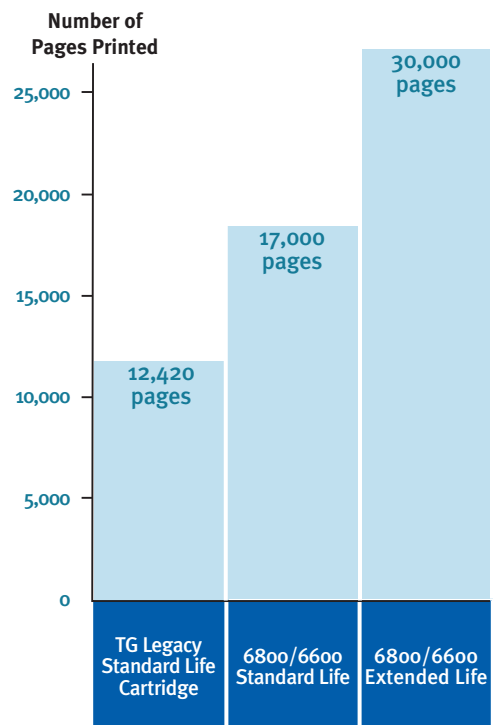

Page Yield Per Cartridge*

* Cost Per Page Comparison and Page Yield Per Cartridge based on ISO LSA Page, 8.5" x 11" letter-size, approximately 5% page coverage.