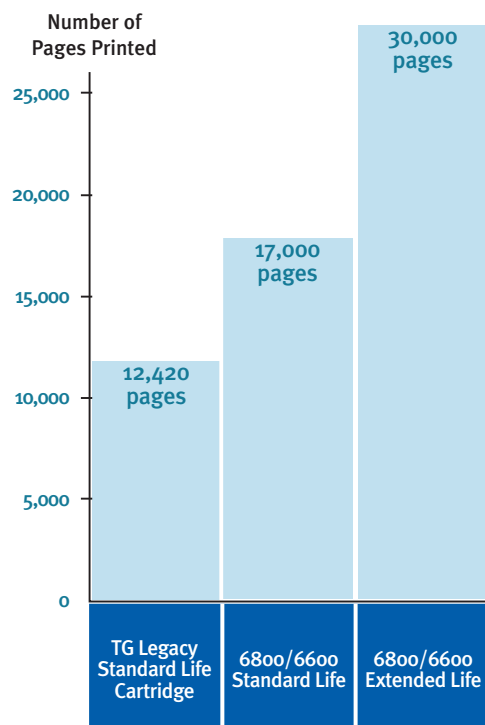

Page Yield Per Cartridge*

* Cost Per Page Comparison and Page Yield Per Cartridge based on ISO LSA Page, 8.5" x 11" letter-size, approximately 5% page coverage.