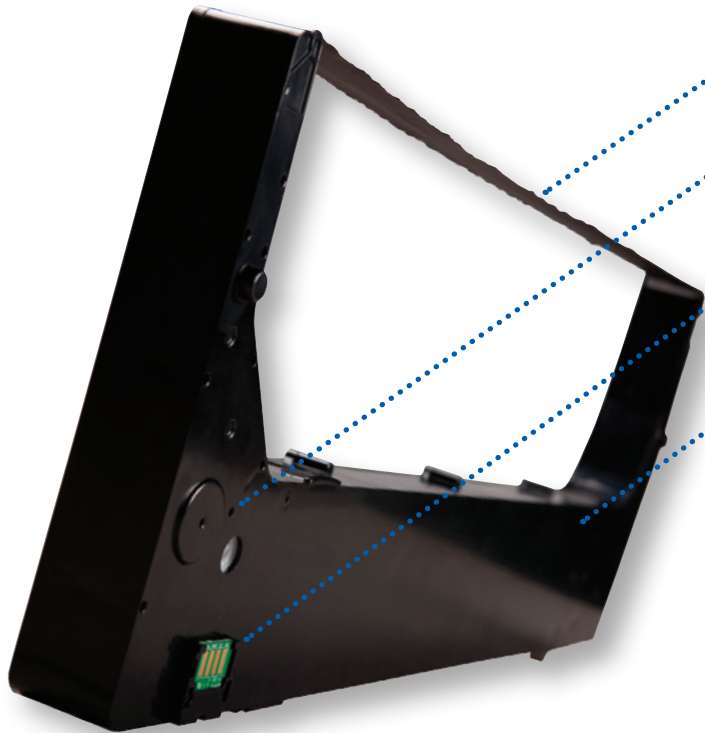

TallyGenicom 6800/6600 Consumables

The TallyGenicom Cartridge Series of Line Matrix Printers provides a flexible design, adaptable functionality and manageable savings including the lowest cost for consumables and total cost of ownership.

- + **LONGER LASTING INK** = Fewer ribbon changes yield more productivity and contribute to a lower cost of ownership.
- + **LEADING EDGE RIBBON TECHNOLOGY** = Less IT interventions and less downtime, delivered by a patented feature only available with genuine TallyGenicom consumables.
- + **EMBEDDED MICROCHIP** = Gives you precise, integrated control over ribbon life, print quality and most importantly, operating costs. Prevents interruptions during longer print runs.
- + **CARTRIDGE RIBBON DESIGN** = With the self contained cartridge ribbon, changing ribbons is easier, cleaner and faster when compared to spool ribbons and laser toner cartridges.
- + **BACKWARDS COMPATIBILITY** = Ribbon cartridges for the 6800 are backwards compatible with 6600 printers for reduced inventory management cost and simplified ordering.
- + **ENVIRONMENTAL ADVANTAGE** = TallyGenicom cartridge ribbons are far more sustainable than laser toner cartridges as they contribute substantially less consumables waste, and allow for printing on paper containing a higher % of recycled content.

UP TO 30% IMPROVEMENT IN CONSUMABLE COST PER PAGE

In comparison to the previous generation line matrix cartridge ribbon, TG6800 cartridge ribbons are designed to perform far better for less cost, requiring less user intervention, and generating the least possible amount of consumables waste—yielding unmatched sustainability and an ultra low total cost of ownership.