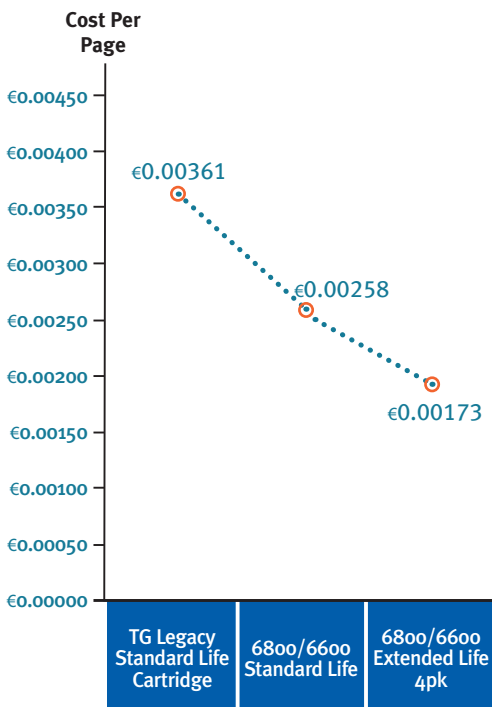

Cost Per Page Comparison*